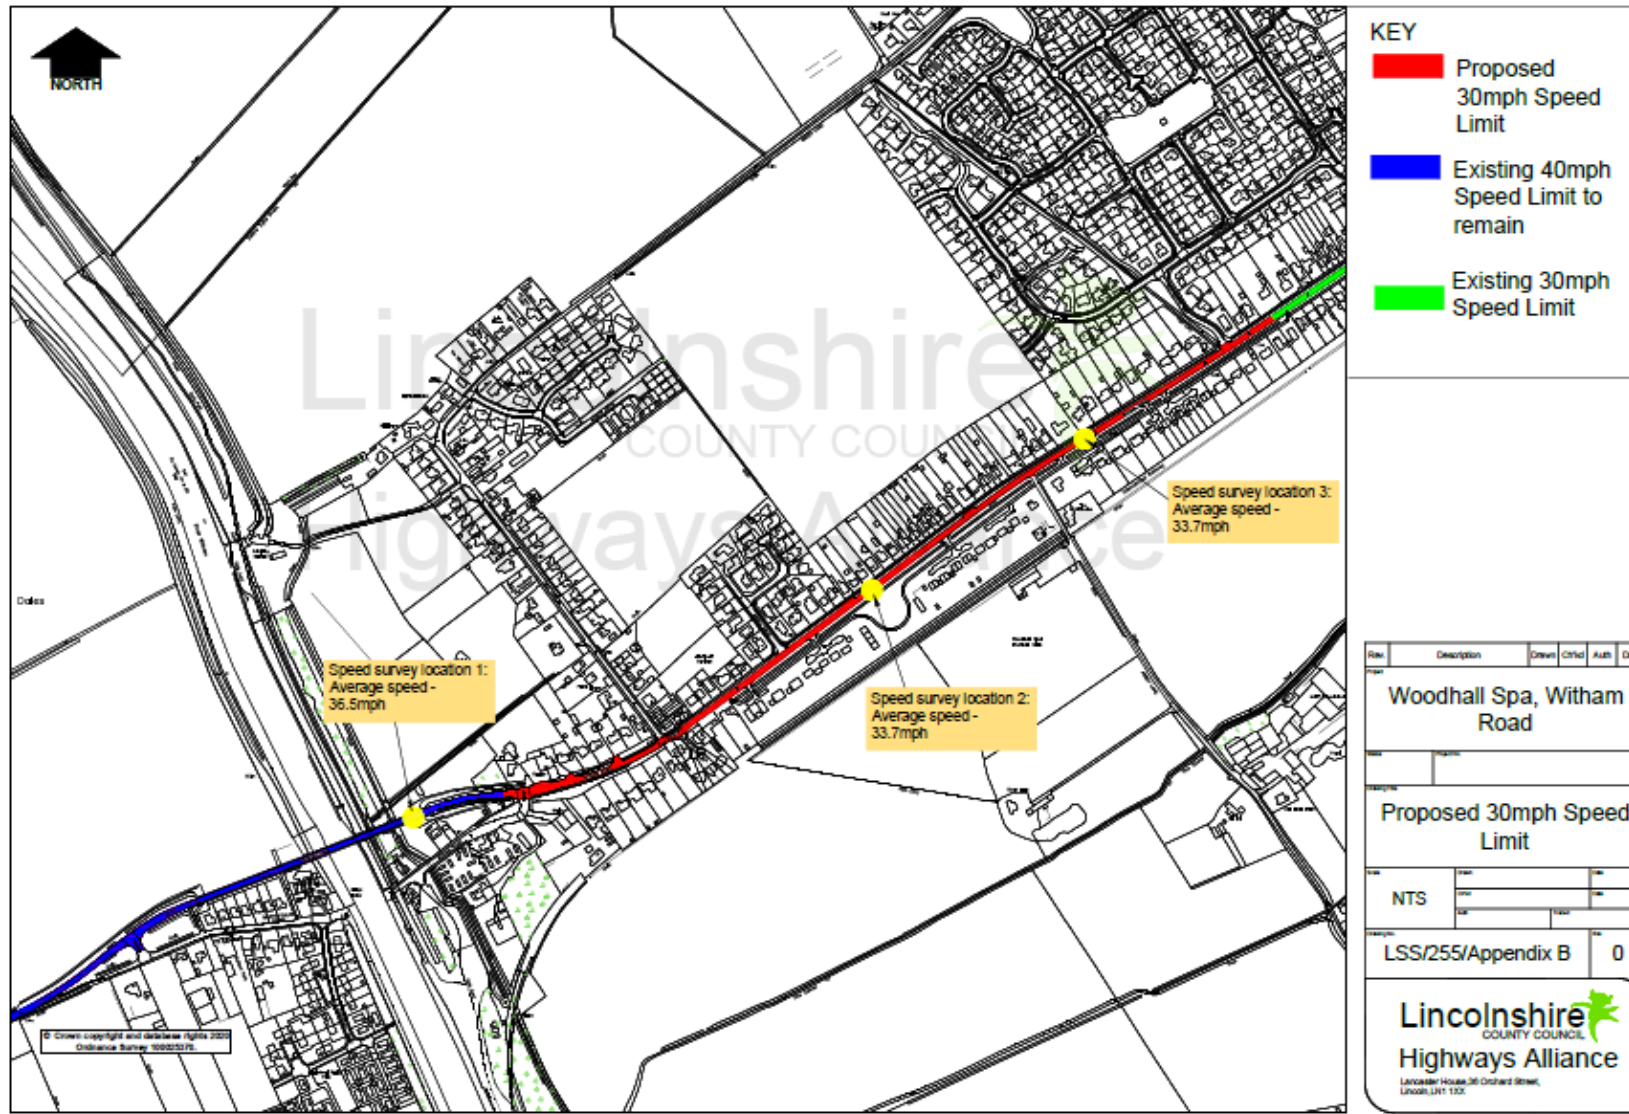

APPENDIX B : Woodhall Spa, B1191 Witham Rd - Proposed extension to 30mph speed limit

This page is intentionally left blank